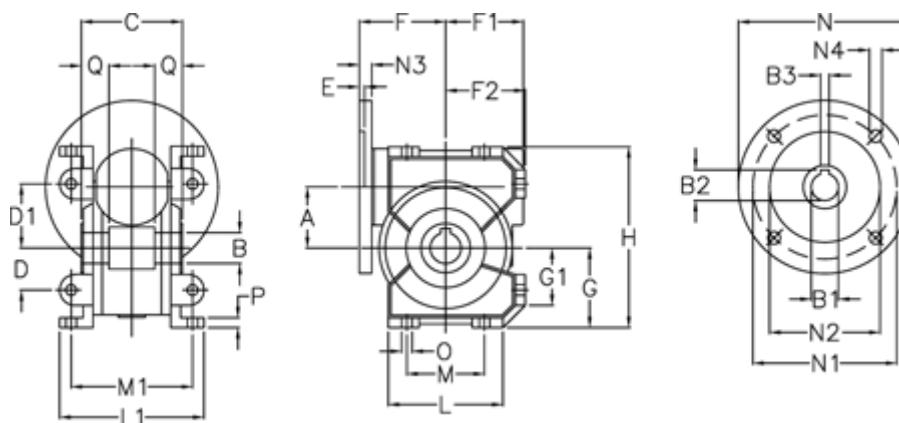

Article number: 3918049036032

Description: Worm gear with st. steel hollow shaft  
VF 49 EP-U-36- 80B5

## Measures

a	= 49.5	E	= 3.0	L	= 93	N4	= 11.5
B	= 25	F	= 70	L1	= 117.0	O	= 8.5
B1 E7	= 19	F1	= 63	M	= 63	P	= 8
B2	= 21.8	F2	= 64.5	M1	= 98.5	Q	= 22.5
B3 H9	= 6	g	= 64.5	N	= 200		
C	= 82	G1	= 46.5	N1	= 165		
D	= 34	H	= 146.5	N2	= 130		
D1	= 52	H1	= 110.5	N3	= 10.0		